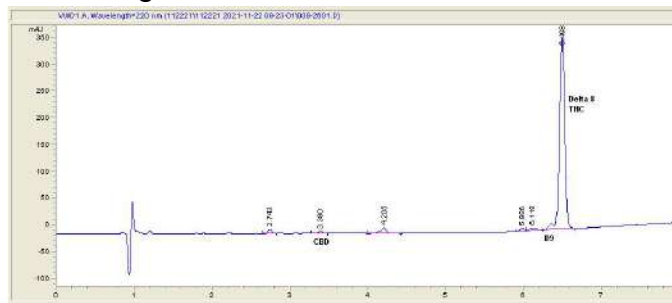

Simple. Vape Supply

Orange, CA 92865
 jason@simplevapessupply.com
 714-399-5319

Sample 435-112221-014

Purlyf Blackberry Dream Delta 8 Cartridge
 Sample Submitted: 11-22-2021; Report Date: 11-23-2021

Purlyf Blackberry Dream Delta 8 Cartridge

Distillate

Chromatogram

Cannabinoid Profile

Cannabinoid Profile by HPLC

0.11%
Calculated THC Yield

0.60%
Calculated CBD Yield

91.15%
Total Cannabinoids

Cannabinoid	% wt	mg/g
CBD	0.6	6.0
Delta-8-THC	90.44	904.4
THC	0.11	1.1
Total Cannabinoids	91.15	911.5
Calculated THC Yield	0.11	1.10
Calculated CBD Yield	0.60	6.00
Calculated Maximum THC Yield = THC + 0.877 * THCA		
Calculated Maximum CBD Yield = CBD + 0.877 * CBDA		