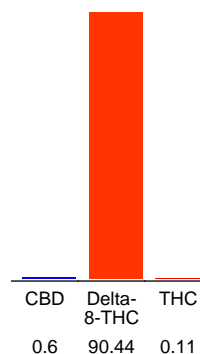

Simple. Vape Supply

Orange, CA 92865
 jason@simplevapessupply.com
 714-399-5319

Sample 435-112221-014

Purlyf Blackberry Dream Delta 8 Cartridge
 Sample Submitted: 11-22-2021; Report Date: 11-23-2021

Purlyf Blackberry Dream Delta 8 Cartridge

Distillate

Chromatogram

Cannabinoid Profile

Cannabinoid Profile by HPLC

0.11%
Calculated THC Yield

0.60%
Calculated CBD Yield

91.15%
Total Cannabinoids

Cannabinoid	% wt	mg/g
CBD	0.6	6.0
Delta-8-THC	90.44	904.4
THC	0.11	1.1
Total Cannabinoids	91.15	911.5
Calculated THC Yield	0.11	1.10
Calculated CBD Yield	0.60	6.00
Calculated Maximum THC Yield = THC + 0.877 * THCA		
Calculated Maximum CBD Yield = CBD + 0.877 * CBDA		