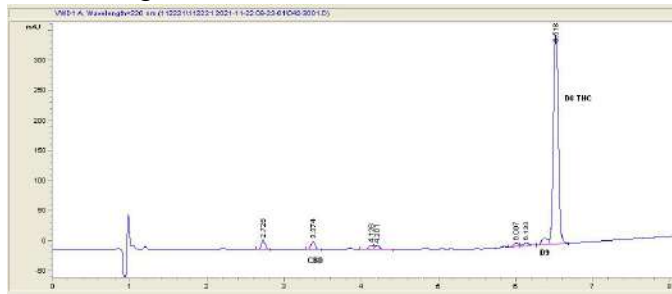

Simple. Vape Supply

Orange, CA 92865
jason@simplevapesupply.com
714-399-5319

Sample 435-112221-017

Purlyf Pineapple Mango Express Delta 8 Cartridge
Sample Submitted: 11-22-2021; Report Date: 11-23-2021

Purlyf Pineapple Mango Express Delta 8 Cartridge
Distillate

Chromatogram

Cannabinoid Profile

Cannabinoid Profile by HPLC

0.11%
Calculated THC Yield

1.80%
Calculated CBD Yield

91.20%
Total Cannabinoids

Cannabinoid	% wt	mg/g
CBD	1.8	18.0
Delta-8-THC	89.29	892.9
THC	0.11	1.1
Total Cannabinoids	91.20	912.0
Calculated THC Yield	0.11	1.10
Calculated CBD Yield	1.80	18.00
Calculated Maximum THC Yield = THC + 0.877 * THCA		
Calculated Maximum CBD Yield = CBD + 0.877 * CBDA		