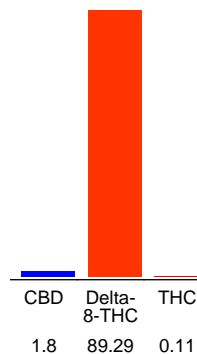

Simple. Vape Supply

Orange, CA 92865
jason@simplevapesupply.com
714-399-5319

Sample 435-112221-017

Purlyf Pineapple Mango Express Delta 8 Cartridge
Sample Submitted: 11-22-2021; Report Date: 11-23-2021

Purlyf Pineapple Mango Express Delta 8 Cartridge
Distillate

Chromatogram

Cannabinoid Profile

Cannabinoid Profile by HPLC

0.11%
Calculated THC Yield

1.80%
Calculated CBD Yield

91.20%
Total Cannabinoids

Cannabinoid	% wt	mg/g
CBD	1.8	18.0
Delta-8-THC	89.29	892.9
THC	0.11	1.1
Total Cannabinoids	91.20	912.0
Calculated THC Yield	0.11	1.10
Calculated CBD Yield	1.80	18.00
Calculated Maximum THC Yield = THC + 0.877 * THCA		
Calculated Maximum CBD Yield = CBD + 0.877 * CBDA		